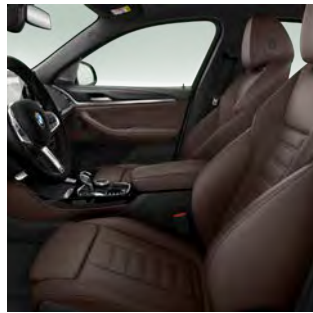

M SPORT PACKAGE.

■ The individually adjustable Sport seats for the driver and front passenger feature numerous electric adjustment options, including fore-and-aft position, and the backrest and seat angle. Thanks to larger seat and backrest bolsters, and well-defined side bolsters, they provide excellent ergonomics and a high degree of lateral support.

■ The M Leather steering wheel including multifunction buttons, an M badge and an integrated driver-side airbag is featured in three-spoke design. With a steering wheel rim in leather 'Walknappa' Black with black stitching and contoured thumb rests, it provides a direct, athletic steering experience.

■ The powerful M Sport brake featuring four-piston fixed calipers at the front and single-piston floating calipers at the rear in Red high-gloss with M logo and featuring large brake discs to ensure an outstanding braking power. Adapted to the vehicle's dynamic potential, it guarantees exceptional braking even with a sporty driving style.

■ 50.8 cm (20") M light alloy wheels Double-spoke style 699 M with runflat tyres (Front: 245/45 R20 ; Rear 275/40 R20)

M SPORT PACKAGE EXTERIOR EQUIPMENT:

- M Aerodynamics package with front apron, side sills and wheel arch trims in body colour
- 50.8 cm (20") M light alloy wheels Double-spoke style 699 M with runflat tyres (Front: 245/45 R20 ; Rear 275/40 R20)
- Adaptive suspension
- M roof rails high-gloss Shadowline
- M designation on the sides
- Exterior mirror caps in body colour
- M sports brake in Red high-gloss
- Rear apron with diffuser insert in Dark Shadow metallic
- Tailpipe trim strip in Chrome, in M Sport package specific design
- Exclusive paintwork in Alpine White, Carbon Black and Phytonic Blue

M SPORT PACKAGE INTERIOR EQUIPMENT:

- M entry sills, M driver's footrest and M specific pedals
- Sport seats for driver and front passenger
- Leather 'Vernasca' Mocha decor stitching | Black
- M leather steering wheel with multifunction buttons
- Vehicle key with exclusive M designation
- M anthracite headliner
- M interior trim finishers in Aluminium Rhombicle Dark with highlight trim finishers in Pearl Chrome
- Loading sill of the luggage compartment in stainless steel

The availability of some equipment, functions, and digital services depends on engine variants or additional optional equipment. The offer structure as well as market and production availability may vary. For detailed information on availability, terms and costs, please contact your nearest BMW Authorised Dealership.