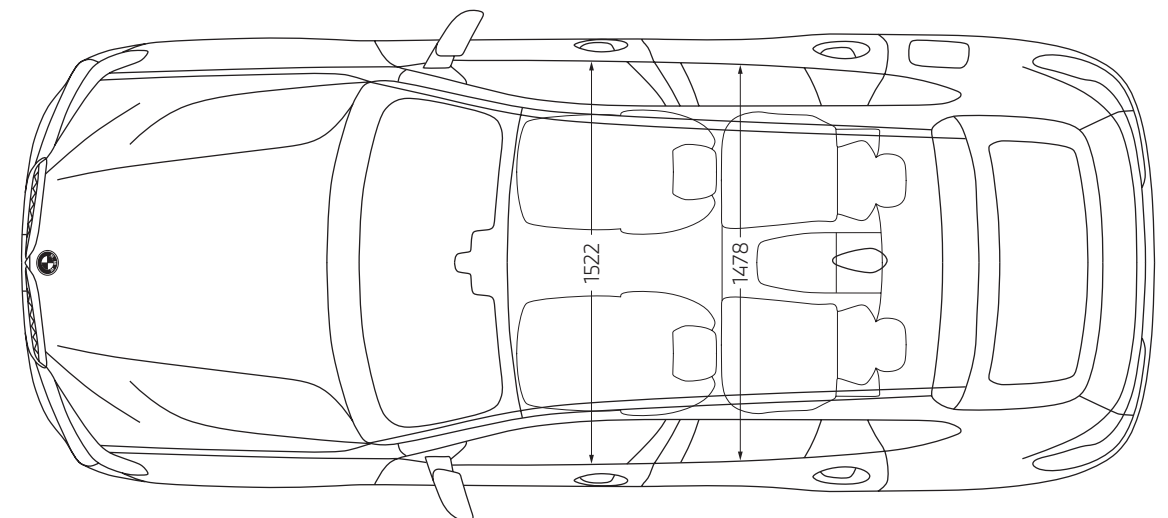

TECHNICAL VALUES.