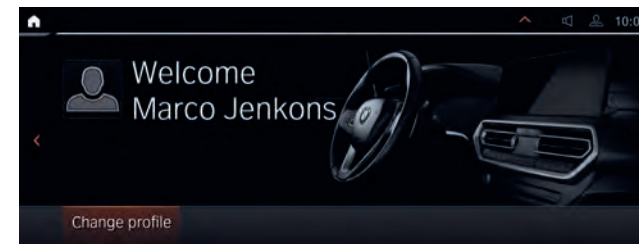

■ Wouldn't it be incredible if your BMW was also your personal vehicle expert? Communicate with your vehicle using the BMW Intelligent Personal Assistant. Say natural commands to operate numerous vehicle functions. It can also explain topics about your vehicle and helps you to get to know your BMW even better.

Smartphone Integration is permanently available in the vehicle. It includes Apple CarPlay and Android Auto. Due to possible future technical developments (e.g. of mobile phones), the usability of the Apple CarPlay or Google Android Auto service cannot be guaranteed permanently. CarPlay is a trademark of Apple Inc. Android Auto is a trademark of Google LLC.

■ The Parking Assistant makes parking the vehicle easier. The Reversing Assist Camera and Reversing Assistant support the driver when reversing. Active Park Distance Control offers increased protection against damage caused by parking. Parking Assistant parks the vehicle automatically, parallel or perpendicular to the street, and leaves parallel parking spaces.