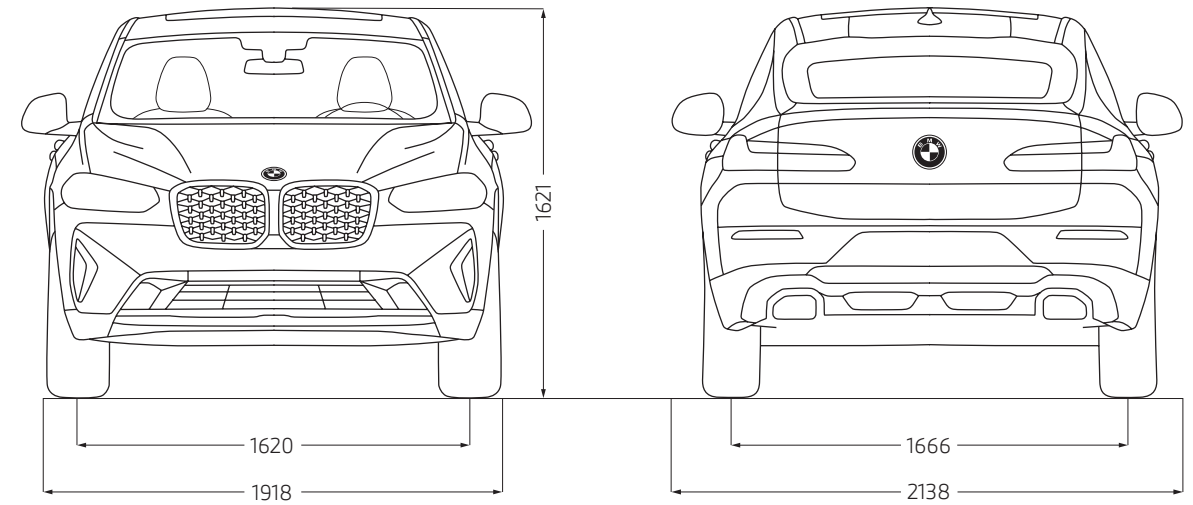

TECHNICAL VALUES.