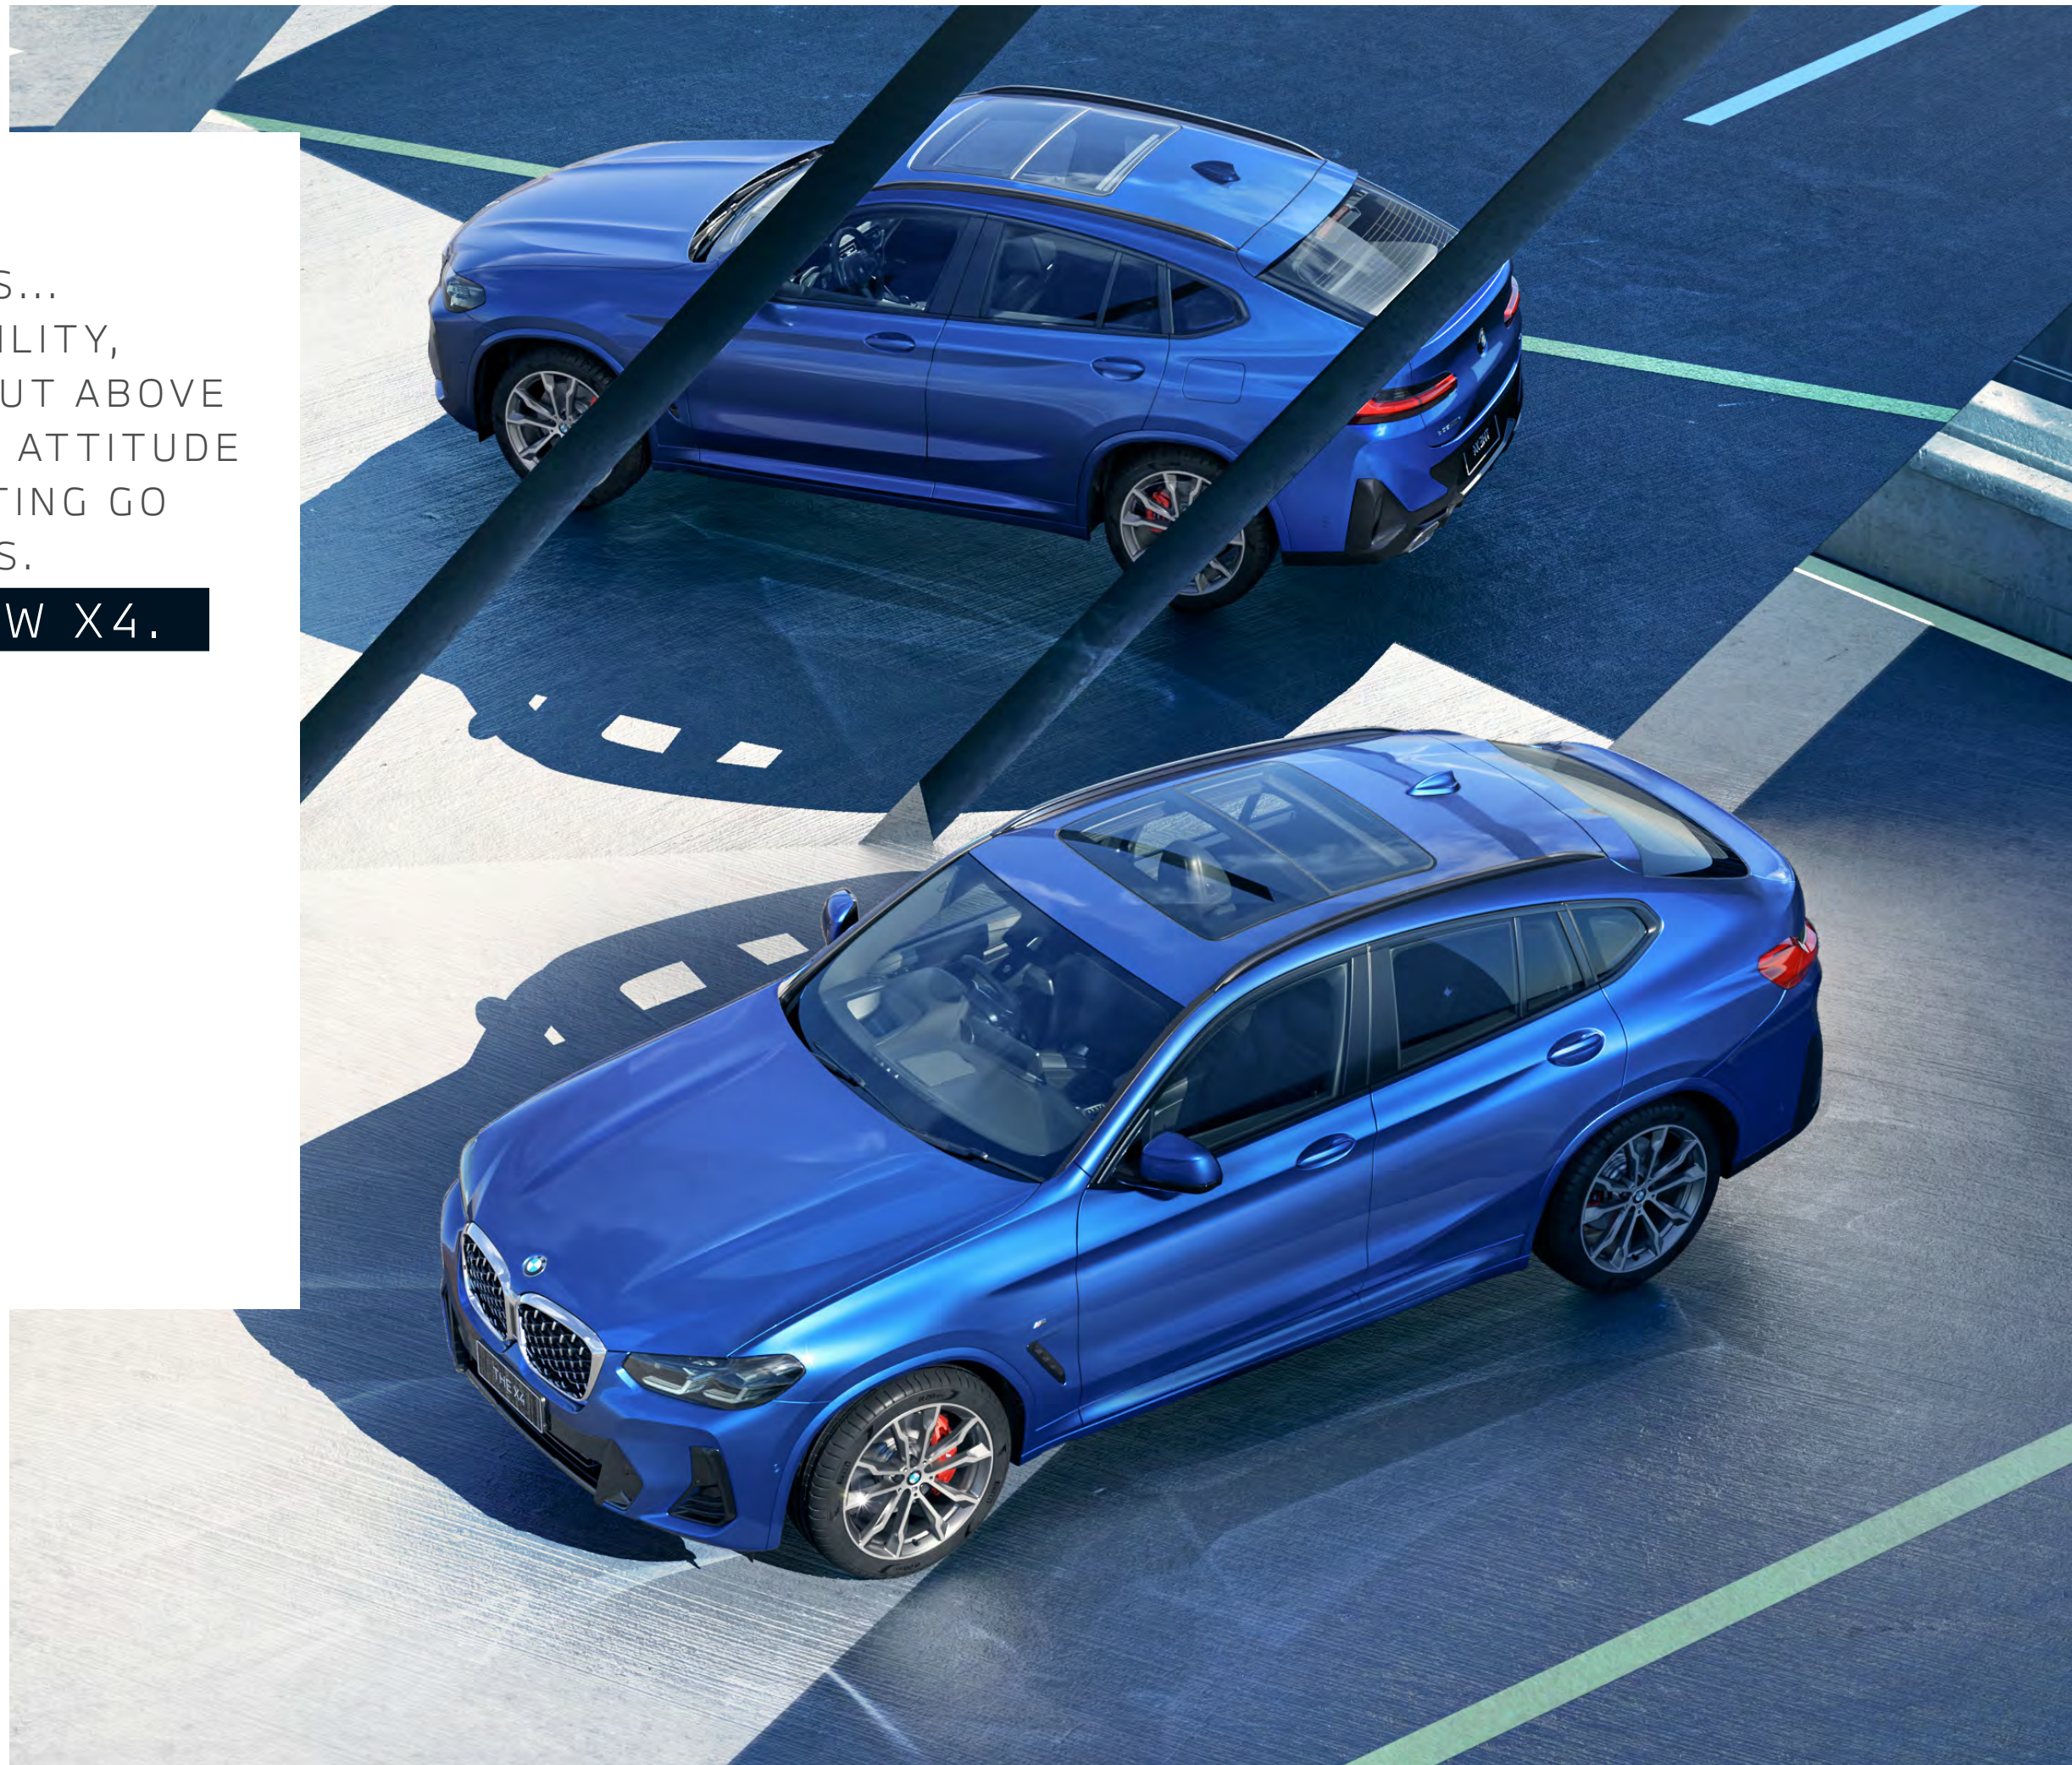

THE NEW BMW X4.

AT THE VERY FIRST GLANCE: A TRUE ATHLETE.

Even the design of the new BMW X4 feels like a starting signal: Its characteristic proportions and striking lines make it appear thrillingly dynamic from every perspective. The new BMW X4 enjoys pole position in every discipline.

MODERNLY EXPRESSIVE: THE FRONT.

Powerfully focused, the new BMW X4 looks straight ahead. Sculptural, taut surfaces in the car's main colour span around the central, large BMW double kidney grille. The front apron with its three-part air intakes reinterprets the characteristic BMW front – an exciting sign of expressive modernity that extends to every design detail. Presence and driving pleasure that can be seen at first glance – those are the hallmarks of the new BMW X4.