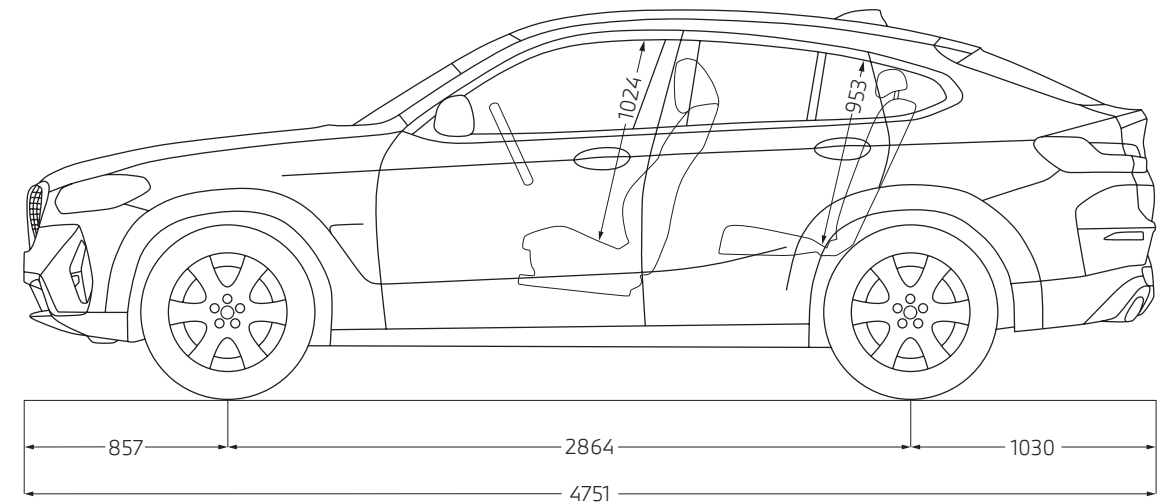

TECHNICAL VALUES.